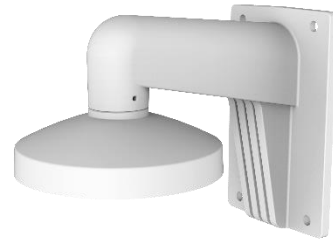

## DS-1473ZJ-155

Wall Mount for Dome Camera

### Feature

- Aluminum alloy with surface spray treatment
- The cap facilitates the installation
- Waterproof design

### Parameter

Model	DS-1473ZJ-155
Parameters	Wall Mount for Dome Camera
Appearance	Hikvision White
Material	Aluminum Alloy
Dimension	Ø 155 mm × 183.5 mm × 240 mm (6.1" × 7.22" × 9.45")
Weight	650 g (1.4 lb.)